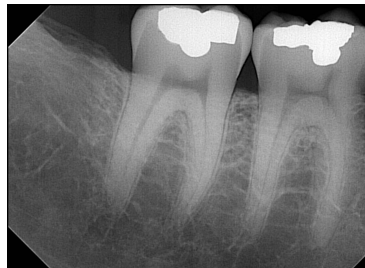

Universal Direct USB connection easily interfaces with your equipment