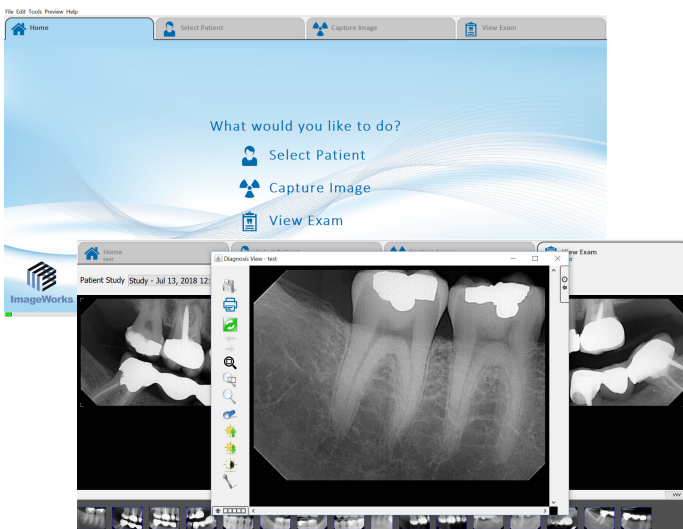

## The *ImageWorks EVA Select Digital Sensor System*

*has been completely redesigned for quality and performance*

- Market-leading resolution (20+ line pairs per mm)
- Rounded corners for patient comfort
- Razor thin: 5.4 mm thickness
- Integrates with major software platforms
- USB interface works with your existing system

### *Gorgeous Images Plus a Great Price Equals Return on Investment*

*Universal Direct USB connection easily interfaces with your equipment*

### *Need Imaging Software? We Have You Covered*

***EvaSoft Imaging software integrates all of your images into one system.***

***Easy and intuitive to use. No training needed. No mistakes.***

***Has capability to work with all major practice management platforms.***