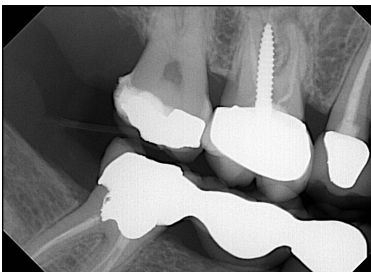

Universal Direct USB connection easily interfaces with your equipment